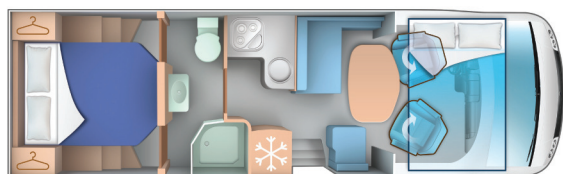

Motorhome Hire, Sales & Service

01525 878 000
enquiries@justgo.uk.com

4 berth luxury

This 4-berth is ideal for couples or small families who want to travel in the lap of luxury.

from
£70
per day

Our Luxury A-class has a separate rear bedroom which boasts an island bed and at the front a second double bed pulls down from the ceiling. It offers panoramic views when driving so you can really explore all of the stunning scenery that the UK and Europe has to offer. It comes with a 100 watt solar panel, TV and Status aerial and a galley kitchen with oven and fridge.

Number of passengers

Ideal

Max

Features

Vehicle layout

Specification

Age	Less than 1 year old
Certified seats	4
Berths	4
Double beds	x 2
Single beds	N/A
Bunk beds	N/A
Shower and Toilet	Yes
Hot & cold running water	Yes - gas powered
On board heating system	Yes - gas powered
Fridge	Yes, with small freezer
Oven or Grill	Yes - gas powered
Hob	Yes - gas powered
TV / DVD system	Yes
Roof mounted TV aerial	Yes
Window blinds and flyscreens	Yes
External storage area	Yes
Refillable gas bottle system	Yes, EU compatible
Outside length	max 7.4m
Outside width	max 2.3m
Outside height	max 3.2m
Engine size	2.3 Multijet
Gearbox	6 Speed Automatic
Fuel	Diesel
Cab stereo system	Yes
Reversing camera	Yes
Airbags	Dual Front Airbags
ABS	Yes
Electric windows	Yes
Central locking	Yes - cab only
AGM habitation battery	Yes