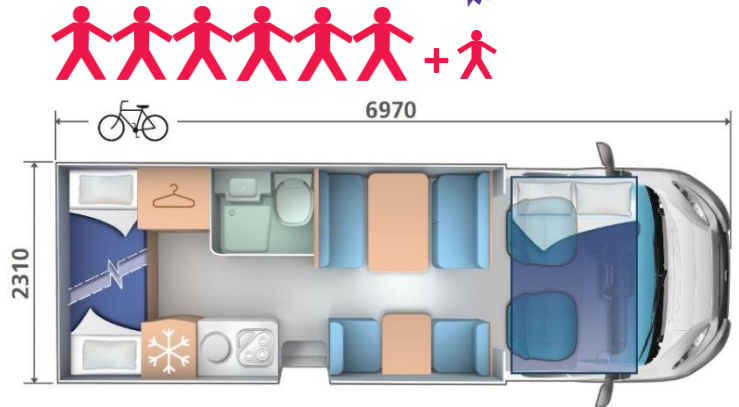

Just go Motorhomes

End of Season Fleet Sale

2016 Fiat Rollerteam Zefiro 277
Only £38,150 inc VAT

The Zefiro 277 is ideal for families and group of friends as it offers **flexible accommodation** with plenty of storage space.

The well designed **galley kitchen** is fully equipped and has plenty of storage for all the kitchen essentials. The **modern bathroom** is opposite the kitchen and has a separate shower cubicle

Sleeping for 7 people is spread over a **large bed over the cab**, **spacious bunk beds at the rear** and a large **dinette area** with side sofa that converts into a **further double bed** and **compact single**, suitable for a child.