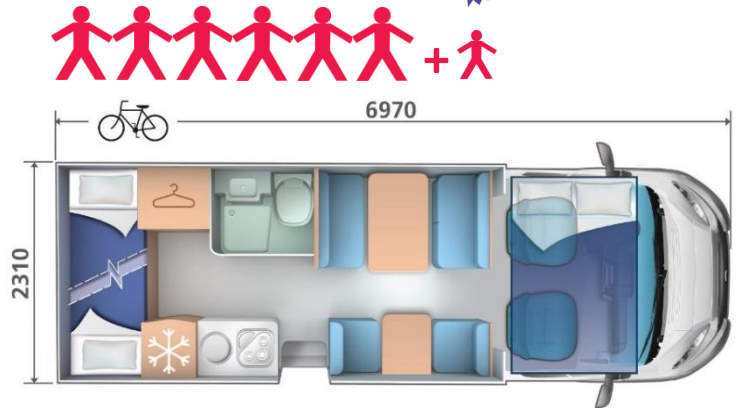

Just go Motorhomes

End of Season Fleet Sale

2016 Fiat Rollerteam Zefiro 277
Only £38,150 inc VAT

The Zefiro 277 is ideal for families and group of friends as it offers **flexible accommodation** with plenty of storage space.

The well designed **galley kitchen** is fully equipped and has plenty of storage for all the kitchen essentials. The **modern bathroom** is opposite the kitchen and has a separate shower cubicle

Sleeping for 7 people is spread over a **large bed over the cab**, **spacious bunk beds at the rear** and a large **dinette** area with side sofa that converts into a **further double bed** and **compact single**, suitable for a child.