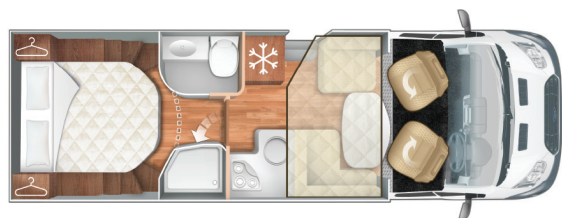

Motorhome Hire, Sales & Service

01525 878 000

enquiries@justgo.uk.com

Voyager - 4 berth with rear island double bed

This Voyager is a great motorhome for couples as it features an impressive island bed at the rear, it's a real home away from home.

The Voyager has a great layout with an island bed at the rear and a second double bed that electronically lowers from the ceiling over the dinette area. It has a well equipped kitchen and separate toilet and shower. It also comes with a 100 watt solar panel, TV and Status aerial, full colour reversing camera and a corner kitchen with oven and fridge.

Number of passengers

Ideal

Max

Features

Vehicle layout

Specification

Age	Less than 2 years old
Certified seats	4
Berths	4
Double beds	x 2
Single beds	N/A
Bunk beds	N/A
Shower and Toilet	Yes
Hot & cold running water	Yes - gas powered
On board heating system	Yes - gas powered
Fridge	Yes, with small freezer
Oven or Grill	Yes - gas powered
Hob	Yes - gas powered
TV / DVD system	Yes
Roof mounted TV aerial	Yes
Window blinds and flyscreens	Yes
External storage area	Yes
Refillable gas bottle system	Yes, EU compatible
Outside length	7.5m
Outside width	2.35m
Outside height	3m
Engine size	2.0 TDI
Gearbox	6 Speed Automatic
Fuel	Diesel
Cab stereo system	Yes
Reversing camera	Yes
Airbags	Dual Front Airbags
ABS	Yes
Electric windows	Yes - cab only
Central locking	Yes - cab only
AGM habitation battery	Yes
RHD or LHD	RHD
Chassis make	Ford
External profile	Low-line
Cab seats swivel	Yes