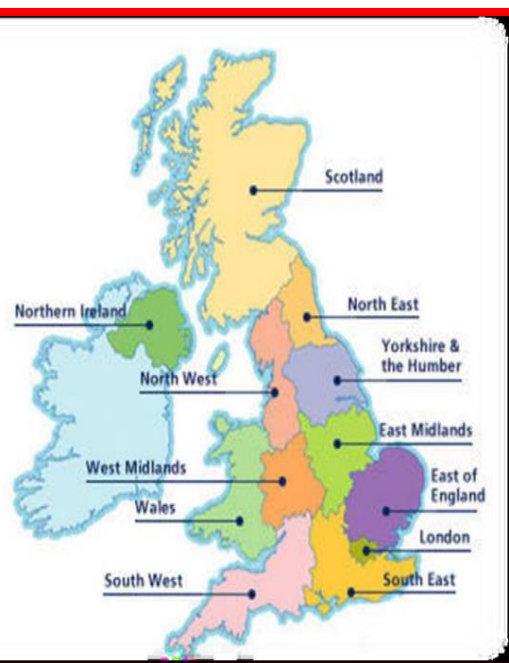

Motorhome Hire, Sales & Service
UK ● Europe ● New Zealand ● Australia
Redhill Farm ● Harlington Road
Toddington ● Bedfordshire ● LU5 6HF
Email: enquires@justgo.uk.com
Tel: + 44 (0) 1525 878 000

www.justgo.uk.com
www.justgo.uk.com
Share your experience with us, we would love to hear about your trip or any recommendations; email joinin@justgo.uk.com

Just go has compiled this range of guides to assist you. Every effort has been made to maintain accuracy but we regret that we will not be held accountable should any information be incorrect.