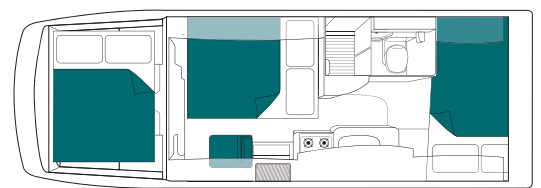

www.maui.com.au

#gobycamper

All vehicles are automatic

Product name	maui Oasis
Booking code	6BMTS
Sleeping capacity	Sleeps up to 6 adults
Beds	3 doubles
Bed dimensions	Double (over cab) 1.96m x 1.53m Double (middle) 1.85m x 1.20m Double (rear) 2.20m x 1.45m
Seatbelts - Driver's cab/Main cab	2 / 4
Fridge/Freezer	140L
Microwave	Yes - operates when connected to 240V
Gas stove	Yes
Sink	Yes
Hot/Cold pressurised water	Yes
Fresh water tank	90L
Waste water tank	90L
Shower	Yes
Toilet	Yes
Power supply (Volts)	12V battery / 240V mains
Entertainment (Driver's cab)	AM / FM radio
Entertainment (Main cab)	DVD player with flat screen, AM/FM radio, CD with MP3 audio / iPod / USB input facility
Air conditioning - Driver's cab / Main cab	Yes / 240V
Heating - Driver's cab / Main cab	Yes / 240V
Fly screens	Yes
Internal walk through	Yes
Fixed awning	Yes
Gas bottle	Yes
Child and booster seat fittings*	2 child or booster seats
Extras	Reversing camera / personal safe / solar power / external storage locker
Engine specifications	2.2L turbo diesel
Fuel tank capacity	75L
dimensions	
Length	7.10m
Width	2.25m
Height	3.25m
Interior height	2.10m