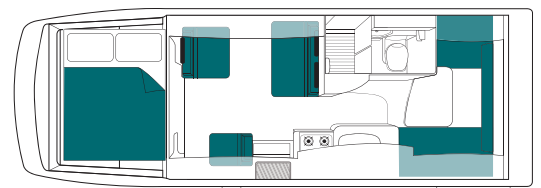

www.maui.com.au

#gobycamper

All vehicles are automatic

Product name	maui Oasis
Booking code	6BMTS
Sleeping capacity	Sleeps up to 6 adults
Beds	3 doubles
Bed dimensions	Double (over cab) 1.96m x 1.53m Double (middle) 1.85m x 1.20m Double (rear) 2.20m x 1.45m
Seatbelts - Driver's cab/Main cab	2 / 4
Fridge/Freezer	140L
Microwave	Yes - operates when connected to 240V
Gas stove	Yes
Sink	Yes
Hot/Cold pressurised water	Yes
Fresh water tank	90L
Waste water tank	90L
Shower	Yes
Toilet	Yes
Power supply (Volts)	12V battery / 240V mains
Entertainment (Driver's cab)	AM / FM radio
Entertainment (Main cab)	DVD player with flat screen, AM/FM radio, CD with MP3 audio / iPod / USB input facility
Air conditioning - Driver's cab / Main cab	Yes / 240V
Heating - Driver's cab / Main cab	Yes / 240V
Fly screens	Yes
Internal walk through	Yes
Fixed awning	Yes
Gas bottle	Yes
Child and booster seat fittings*	2 child or booster seats
Extras	Reversing camera / personal safe / solar power / external storage locker
Engine specifications	2.2L turbo diesel
Fuel tank capacity	75L
dimensions	
Length	7.10m
Width	2.25m
Height	3.25m
Interior height	2.10m