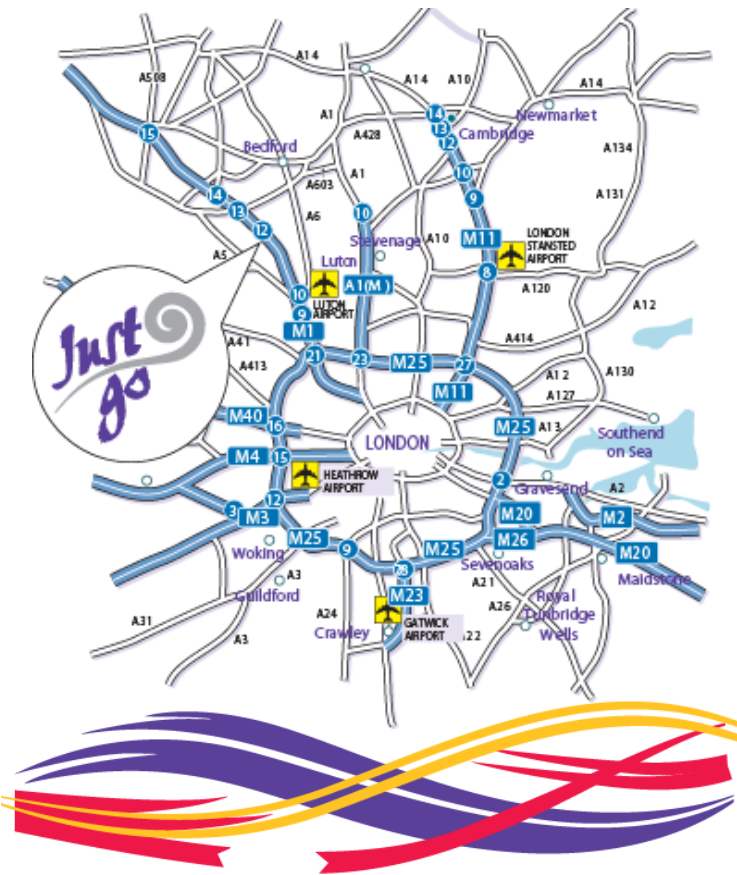

Supermarket Information

This is a compilation of the most local and easy to reach Supermarkets, some providing limited shopping, some having extra facilities including coffee shops, cashpoint machines and toilet facilities.

There may be a small charge for parking, but most will have free parking whilst using the shop.

You are not permitted to stay overnight in the car parks provided by the Supermarkets.

All of the Supermarkets did not have height restrictions at the time of printing.