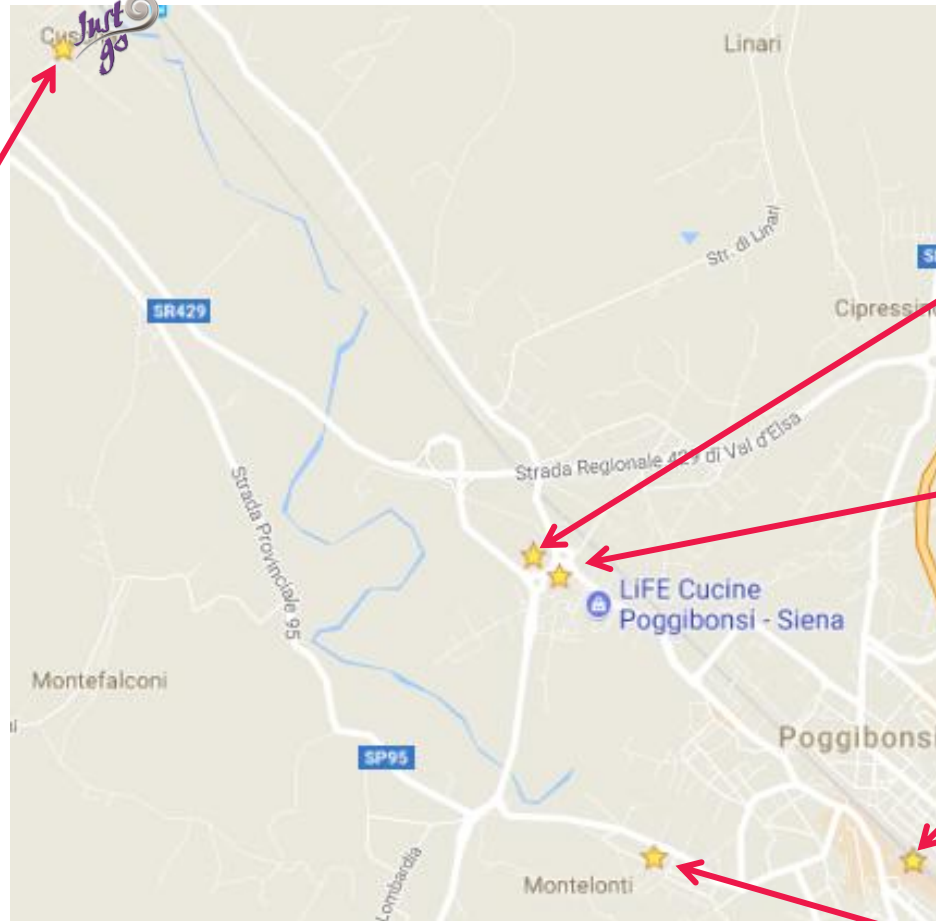

Just go Italian Relocation

The Local Area

↑
Florence;
43 mins North

↙
Pisa;
1hr 20 mins
North west

Rollerteam Factory;
Trigano Spa
Loc. Cusona - 53037
San Gimignano (SI) - Italy
Tel. +39 0577-6501
Fax +39 0577-650200

Pam Supermarket;
4 min drive from
Rollerteam factory

Semifonte hotel;
4 min drive from Rollerteam
factory
Address: Via Pisana 1,
50021 Barberino Val d'Elsa,
SI, Italy
Tel: +39 055 806 8051
Email:
semifonte@semifonthehotel.it
Web: www.semifonthehotel.it

↙
San Gimignano;
20 mins south west,
nearest campsite

Poggibonsi train station;
8 min drive to Semifonte Hotel or
15 min drive to the Rollerteam
factory. Taxis are available from
the station.

↓
Siena;
30 mins South

↓
Rome;
3hrs South

Lidl Supermarket;
7 min drive from
Rollerteam factory

www.justgo.uk.com