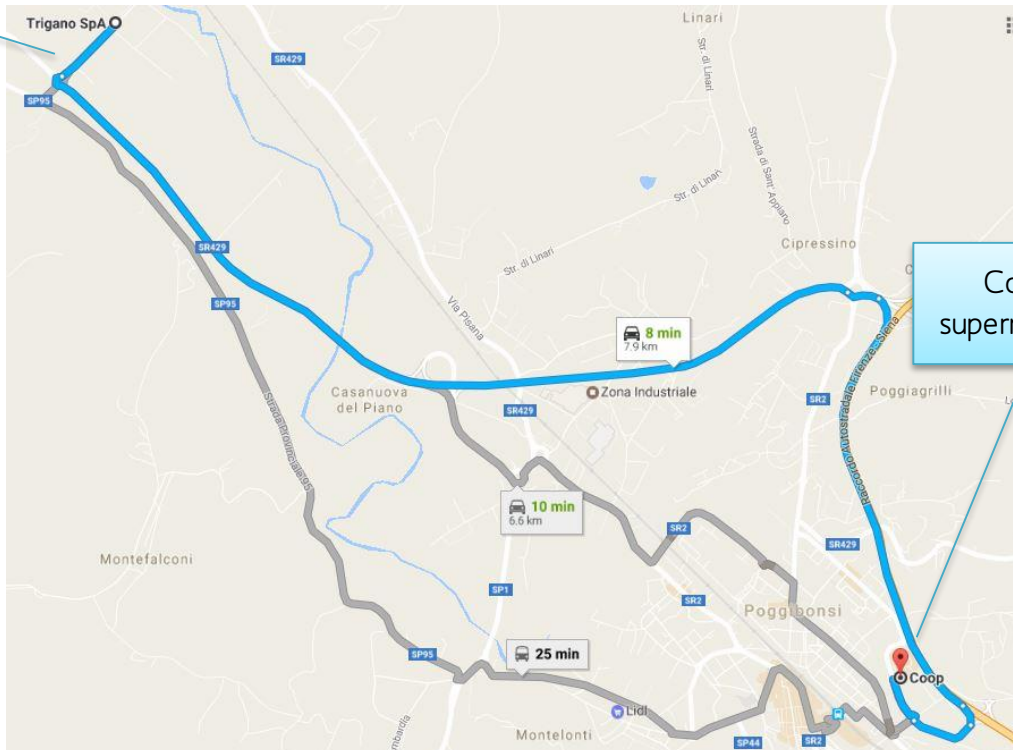

Italian Relocation

Supermarkets local to the Rollerteam Factory

Coop (Centro) Supermarket

Directions to Coop

9 minutes drive from the factory, perfect if you are heading South on the Autostradale

Address: Via Salceto 19, 53036, Poggibonsi (SI), SI, Italy

- Head Southwest on **Localita Cusona**
- At the roundabout take the **3rd exit** onto **Strada Regionale 429**, then take the first slip road signposted S.Gimignano.11, Poggibonsi.2
- At the roundabout, take the 2nd exit
- Keep right at the fork, follow signs for Siena and merge onto Raccordo Autostradale Firenze - Siena
- After 2.2 km take exit Poggibonsi towards Poggibonsi
- Continue onto Raccordo Superstrada
- At the roundabout, take the 1st exit and continue straight on the road
- Destination will be on the right

Factory

Coop
supermarket