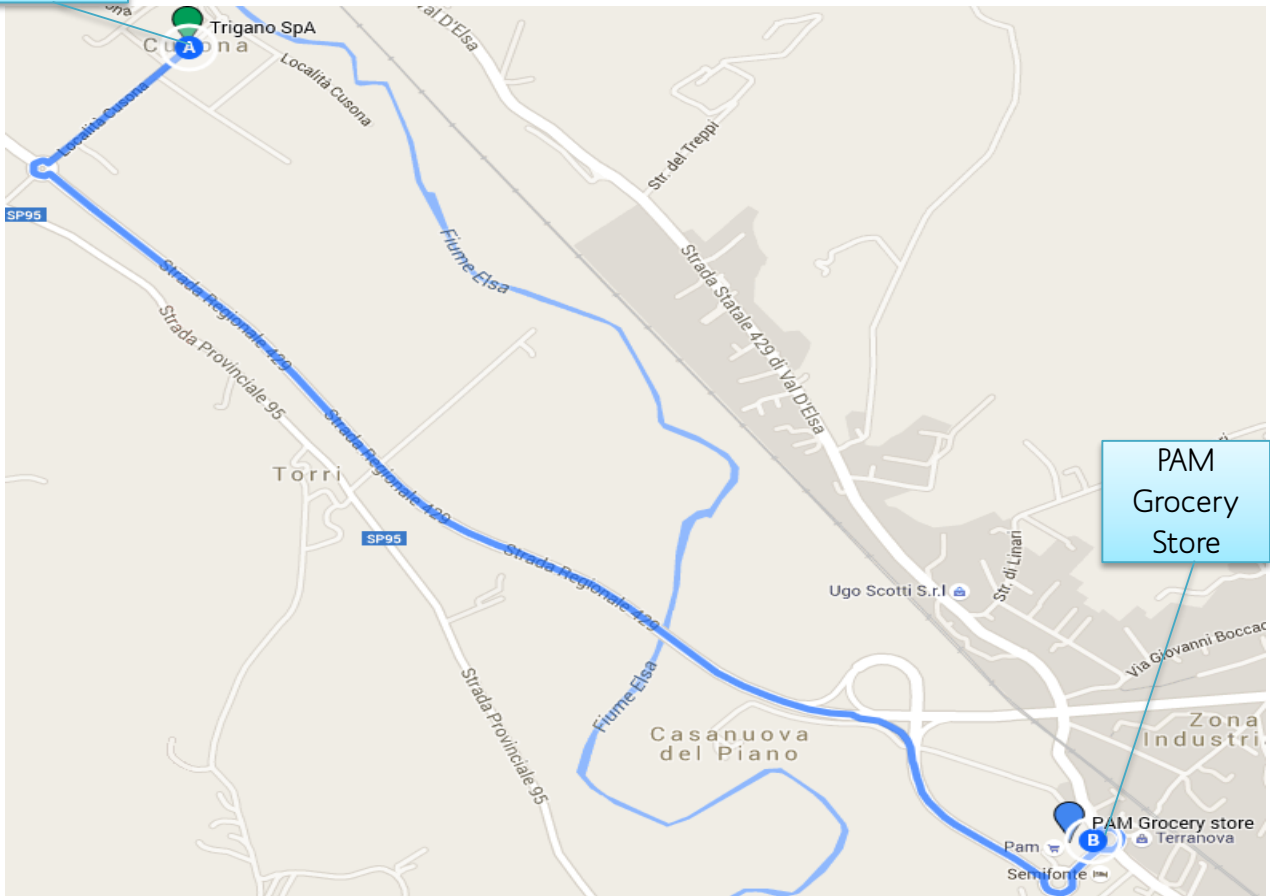

Italian Relocation

Supermarkets local to the Rollerteam Factory

PAM Grocery Store

Directions to PAM

Only 4 minutes drive from the factory
PAM Grocery Store is perfect to get all your essentials if you are staying locally.

Address: OVS, S.S. 429 Loc. Ponte Spada,
50021 Barberino Val D'elsaFL, Italy

- Head Southwest on **Localita Cusona**
- At the roundabout take the **3rd exit** onto **Strada Regionale 429**, then take the first slip road signposted S.Gimignano.11, Pogibbonsi.2,
- At the next roundabout you will see PAM on the left.

Factory

Italian Relocation

Supermarkets local to the Rollerteam Factory

Lidl Grocery Store

Directions to Lidl

Only 7 minutes from the factory, an alternative to PAM

Address: Via Giotto, 46/48/50, 53036 Poggibonsi (SI), SI, Italy

Factory

Italian Relocation

Supermarkets local to the Rollerteam Factory

Coop (Centro) Supermarket

Directions to Coop

9 minutes drive from the factory, perfect if you are heading South on the Autostradale

Address: Via Salceto 19, 53036, Poggibonsi (SI), SI, Italy