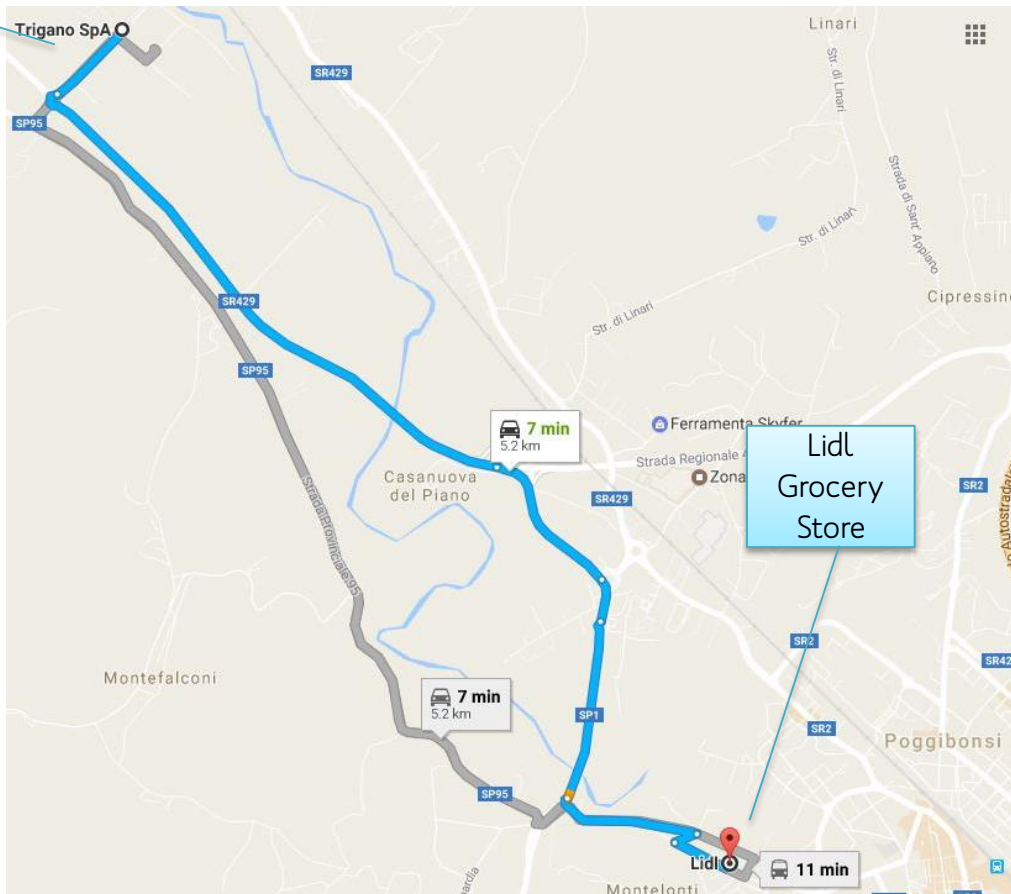

Italian Relocation

Supermarkets local to the Rollerteam Factory

PAM Grocery Store

Directions to PAM

Only 4 minutes drive from the factory
PAM Grocery Store is perfect to get all your essentials if you are staying locally.

Address: OVS, S.S. 429 Loc. Ponte Spada,
50021 Barberino Val D'elsaFL, Italy

- Head Southwest on **Localita Cusona**
- At the roundabout take the **3rd exit** onto **Strada Regionale 429**, then take the first slip road signposted S.Gimignano.11, Pogibbonsi.2,
- At the next roundabout you will see PAM on the left.

Factory

Italian Relocation

Supermarkets local to the Rollerteam Factory

Lidl Grocery Store

Directions to Lidl

Only 7 minutes from the factory, an alternative to PAM

Address: Via Giotto, 46/48/50, 53036 Poggibonsi (SI), SI, Italy

Factory

Italian Relocation

Supermarkets local to the Rollerteam Factory

Coop (Centro) Supermarket

Directions to Coop

9 minutes drive from the factory, perfect if you are heading South on the Autostradale

Address: Via Salceto 19, 53036, Poggibonsi (SI), SI, Italy