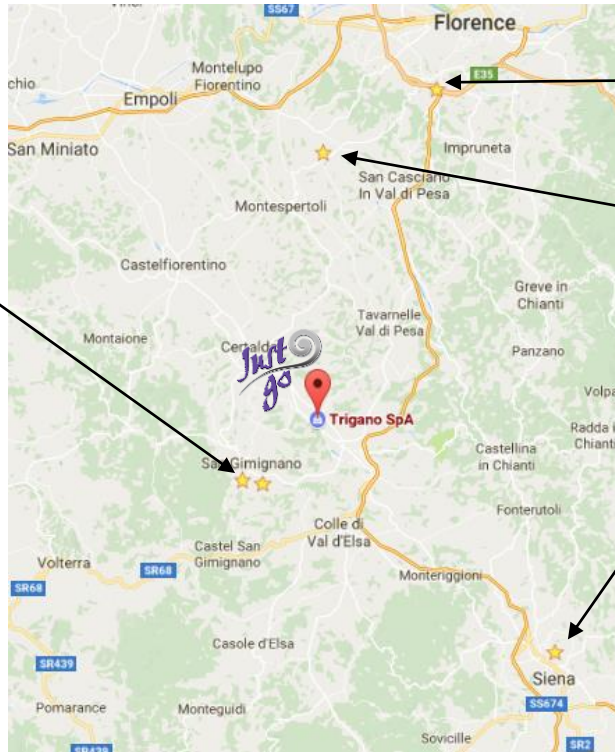

Italian Relocation

Campsites local to the Rollerteam factory

To make the beginning of your motorhome journey stress free Just go have listed a few campsites which are local to Poggibonsi for your first night. You can view more campsite suggestions on our website www.justgo.uk.com