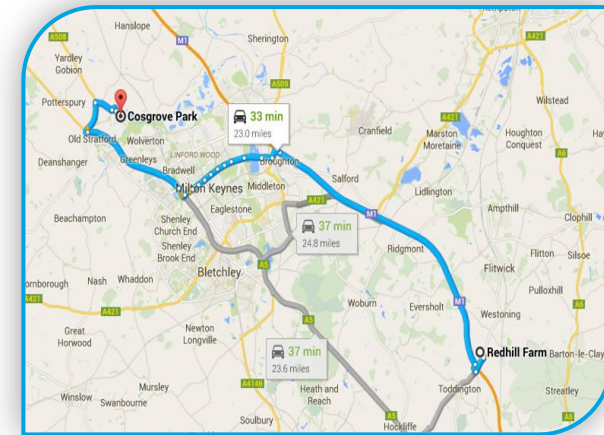

Things to do

Activity	Description	Websites
Swimming Pool	Heated outdoor pool open from May until late September	http://www.cosgrovepark.co.uk/facilities.aspx?p=28
Fishing	12 lakes & 2 rivers full of fish including carp, bream, trench & pike	http://www.cosgrovepark.co.uk/fishing.aspx
Various Activities	Many more activities are on offer from walks & cycle routes to water sports, mini golf and arcade games	http://www.cosgrovepark.co.uk/activities.aspx?p=11

Just go recommends pre-booking campsites to avoid any disappointment especially during high peak summer season, bank holidays and school holidays.